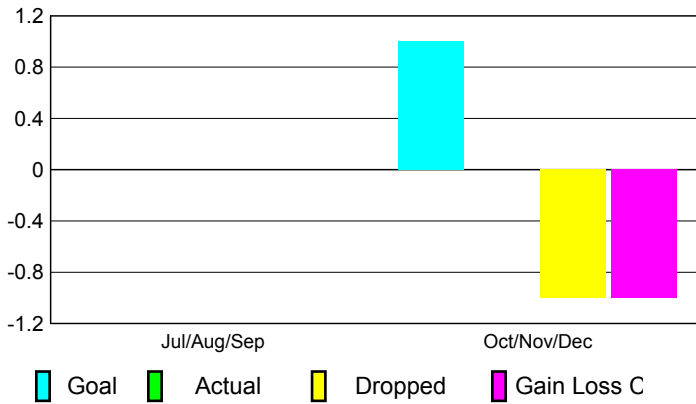

2010-2011 GMT Reports for District (or Undistricted) **District 27 C1**

GMT: **Gary W Fry**

Location: **WISCONSIN**

GMT CA: **1**

CLUBS

**Club Results
2010-2011**

**Clubs
2009-2010**

Month	New Club Goal	Actual New Clubs	Actual Dropped Clubs	Gain/Loss of Clubs	Gain/Loss of Clubs
Jul/Aug/Sep	0	0	0	0	0
Oct/Nov/Dec	1	0	-1	-1	0
Totals	1	0	-1	-1	0

Club Results 2010-2011

Goal, New, Dropped, Gain/Loss

Comparison of Club Gain/Loss

Current Year Compared to the Previous Year

YTD Status Quo Clubs 2010-2011

Status Quo Clubs Compared to Status Quo Members

MEMBERSHIP