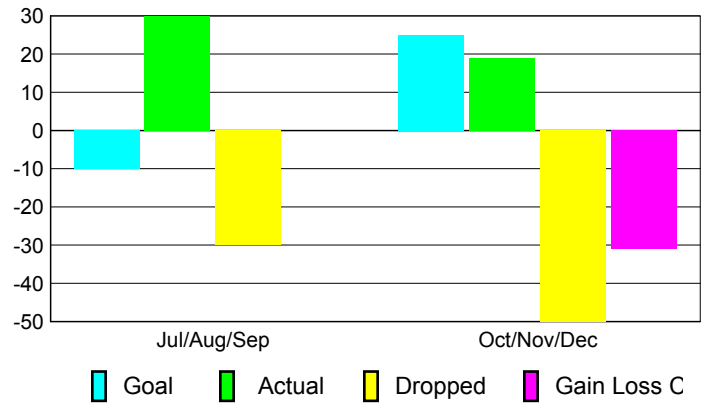

Membership Results 2010-2011

Goal, New, Dropped, Gain/Loss